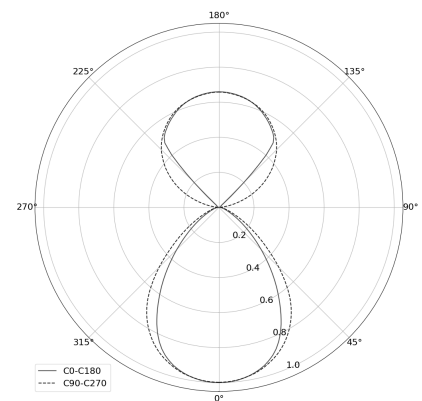

KAMERTON Stand Line

CODE: 5.3232.02P1.WA38.W0

LED | 2700-3000K | >90 | SDCM ≤3 | 50.000 h
L80 B10 | IP20 | Dim to warm | 220-240V
50-60Hz |  |  |

TECHNICAL DATA

Power: 20,2+10,1 W CV HO (High output)
Flux: 2322 lm
CCT: 2700-3000K
CRI: >90
SDCM: ≤3
Durability of LED sources: 50.000 h, L80 B10
Diffuser / Optic: Dark Microcrystal

Mounting type: Standing fixture
Power supply: 220-240V, 50-60Hz
Control: Dim to warm
Protection Class: I
IP: IP20
Material: Extruded aluminium profile
Finishing: powder coated: wine (RAL3005)

TECHNICAL DRAWING

Dimensions: 1077x44 mm

PHOTOMETRIC DATA

ACCESSORIES (ORDERED SEPARATELY)

OTHER