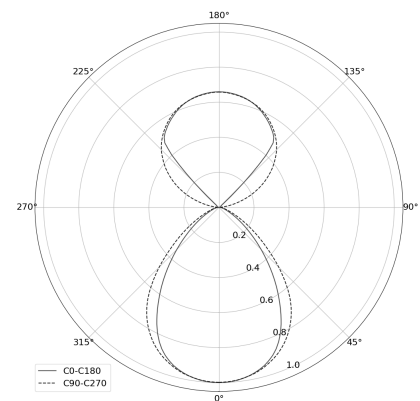

KAMERTON Stand Line

CODE: 5.3232.02P1.WA38.W0

LED | 2700-3000K | >90 | SDCM ≤3 | 50.000 h
L80 B10 | IP20 | Dim to warm | 220-240V
50-60Hz |  |  |

TECHNICAL DATA

Power: 20,2+10,1 W CV HO (High output)
Flux: 2322 lm
CCT: 2700-3000K
CRI: >90
SDCM: ≤3
Durability of LED sources: 50.000 h, L80 B10
Diffuser / Optic: Dark Microcrystal

Mounting type: Standing fixture
Power supply: 220-240V, 50-60Hz
Control: Dim to warm
Protection Class: I
IP: IP20
Material: Extruded aluminium profile
Finishing: powder coated: wine (RAL3005)

TECHNICAL DRAWING

Dimensions: 1077x44 mm

PHOTOMETRIC DATA

ACCESSORIES (ORDERED SEPARATELY)

OTHER