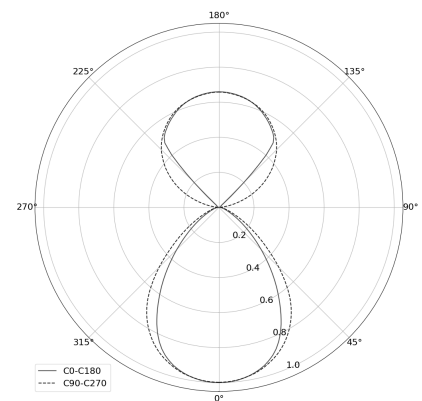

## KAMERTON Stand Line

CODE 5.3232.02P1.WA38.A0

LED | 2700-3000K | >90 | SDCM ≤3 | 50.000 h  
L80 B10 | IP20 | Dim to warm | 220-240V  
50-60Hz |  |  |

### TECHNICAL DATA

Power: 20,2+10,1 W CV HO (High output)  
Flux: 2322 lm  
CCT: 2700-3000K  
CRI: >90  
SDCM: ≤3  
Durability of LED sources: 50.000 h, L80 B10  
Diffuser / Optic: Dark Microcrystal

Mounting type: Standing fixture  
Power supply: 220-240V, 50-60Hz  
Control: Dim to warm  
Protection Class: I  
IP: IP20  
Material: Extruded aluminium profile  
Finishing: powder coated: sage

### TECHNICAL DRAWING

Dimensions: 1077x44 mm

### PHOTOMETRIC DATA