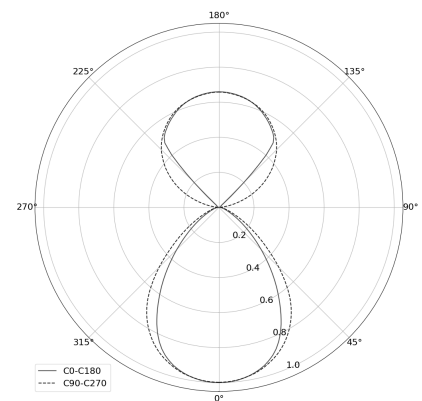

KAMERTON Stand Line

CODE 5.3232.02P1.WA38.B0

LED | 2700-3000K | >90 | SDCM ≤3 | 50.000 h
L80 B10 | IP20 | Dim to warm | 220-240V
50-60Hz |  |  |

TECHNICAL DATA

Power: 20,2+10,1 W CV HO (High output)
Flux: 2322 lm
CCT: 2700-3000K
CRI: >90
SDCM: ≤3
Durability of LED sources: 50.000 h, L80 B10
Diffuser / Optic: Dark Microcrystal

Mounting type: Standing fixture
Power supply: 220-240V, 50-60Hz
Control: Dim to warm
Protection Class: I
IP: IP20
Material: Extruded aluminium profile
Finishing: powder coated: black dust

TECHNICAL DRAWING

Dimensions: 1077x44 mm

PHOTOMETRIC DATA

ACCESSORIES (ORDERED SEPARATELY)

OTHER