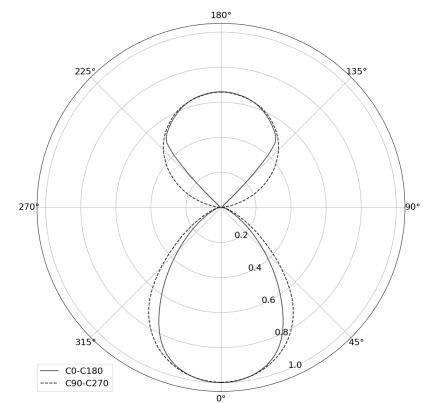

KAMERTON Stand Line

CODE: 5.3232.02P1.WA38.M0

LED | 2700-3000K | >90 | SDCM ≤3 | 50.000 h
L80 B10 | IP20 | Dim to warm | 220-240V
50-60Hz |  |  |

TECHNICAL DATA

Power: 20,2+10,1 W CV HO (High output)
Flux: 2322 lm
CCT: 2700-3000K
CRI: >90
SDCM: ≤3
Durability of LED sources: 50.000 h, L80 B10
Diffuser / Optic: Dark Microcrystal

Mounting type: Standing fixture
Power supply: 220-240V, 50-60Hz
Control: Dim to warm
Protection Class: I
IP: IP20
Material: Extruded aluminium profile
Finishing: powder coated: marrone

TECHNICAL DRAWING

Dimensions: 1077x44 mm

PHOTOMETRIC DATA

ACCESSORIES (ORDERED SEPARATELY)

OTHER