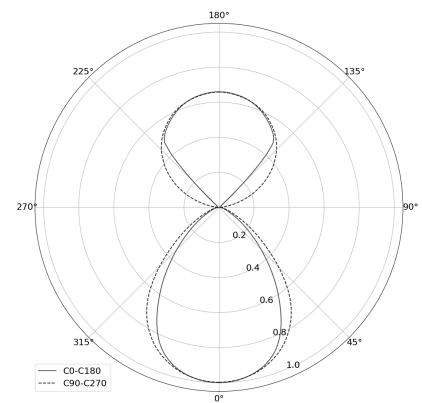

## KAMERTON Stand Line

CODE: 5.3232.02P1.1678.40

LED | 3000 K | >90 | SDCM ≤3 | 50.000 h L80 B10 | IP20 | ON/OFF | 220-240V 50-60Hz |  |  |

### TECHNICAL DATA

Power: 20,2+10,1 W CC HO (High output)  
Flux: 2497 lm  
CCT: 3000 K  
CRI: >90  
SDCM: ≤3  
Durability of LED sources: 50.000 h, L80 B10  
Diffuser / Optic: Dark Microcrystal

Mounting type: Standing fixture  
Power supply: 220-240V, 50-60Hz  
Control: ON/OFF  
Protection Class: I  
IP: IP20  
Material: Extruded aluminium profile  
Finishing: powder coated: white (RAL9016)

### TECHNICAL DRAWING

Dimensions: 1077x44 mm

### PHOTOMETRIC DATA