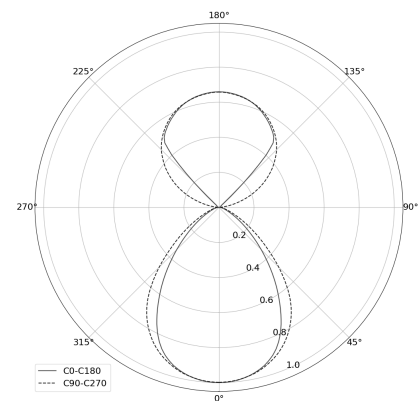

## KAMERTON Stand Line

CODE: 5.3232.02P1.1678.G0

LED | 3000 K | >90 | SDCM ≤3 | 50.000 h L80 B10 | IP20 | ON/OFF | 220-240V 50-60Hz |  |  |

### TECHNICAL DATA

Power: 20,2+10,1 W CC HO (High output)  
Flux: 2497 lm  
CCT: 3000 K  
CRI: >90  
SDCM: ≤3  
Durability of LED sources: 50.000 h, L80 B10  
Diffuser / Optic: Dark Microcrystal

Mounting type: Standing fixture  
Power supply: 220-240V, 50-60Hz  
Control: ON/OFF  
Protection Class: I  
IP: IP20  
Material: Extruded aluminium profile  
Finishing: powder coated: fog (RAL7038)

### TECHNICAL DRAWING

Dimensions: 1077x44 mm

### PHOTOMETRIC DATA