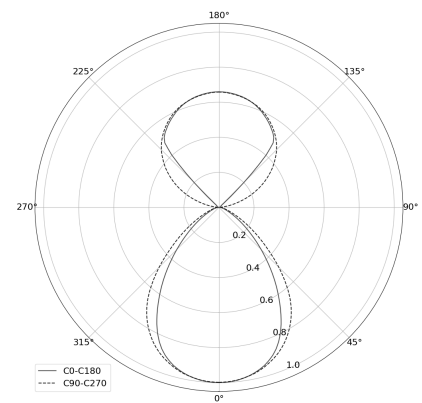

KAMERTON Stand Line

CODE: 5.3232.02P1.1678.H0

LED | 3000 K | >90 | SDCM ≤3 | 50.000 h
L80 B10 | IP20 | ON/OFF | 220-240V
50-60Hz |  |  |

TECHNICAL DATA

Power: 20,2+10,1 W CC HO (High output)
Flux: 2497 lm
CCT: 3000 K
CRI: >90
SDCM: ≤3
Durability of LED sources: 50.000 h, L80 B10
Diffuser / Optic: Dark Microcrystal

Mounting type: Standing fixture
Power supply: 220-240V, 50-60Hz
Control: ON/OFF
Protection Class: I
IP: IP20
Material: Extruded aluminium profile
Finishing: powder coated: graphite (RAL7024)

TECHNICAL DRAWING

Dimensions: 1077x44 mm

PHOTOMETRIC DATA

ACCESSORIES (ORDERED SEPARATELY)

OTHER