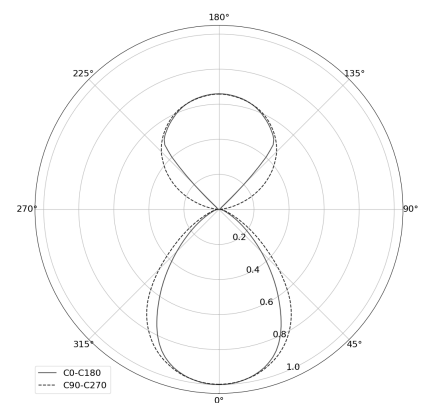

KAMERTON Stand Line

CODE: 5.3232.02P1.1678.S0

LED | 3000 K | >90 | SDCM ≤3 | 50.000 h L80 B10 | IP20 | ON/OFF | 220-240V 50-60Hz |  |  |

TECHNICAL DATA

Power: 20,2+10,1 W CC HO (High output)
Flux: 2497 lm
CCT: 3000 K
CRI: >90
SDCM: ≤3
Durability of LED sources: 50.000 h, L80 B10
Diffuser / Optic: Dark Microcrystal

Mounting type: Standing fixture
Power supply: 220-240V, 50-60Hz
Control: ON/OFF
Protection Class: I
IP: IP20
Material: Extruded aluminium profile
Finishing: powder coated: saphire (RAL5003)

TECHNICAL DRAWING

Dimensions: 1077x44 mm

PHOTOMETRIC DATA

ACCESSORIES (ORDERED SEPARATELY)

OTHER