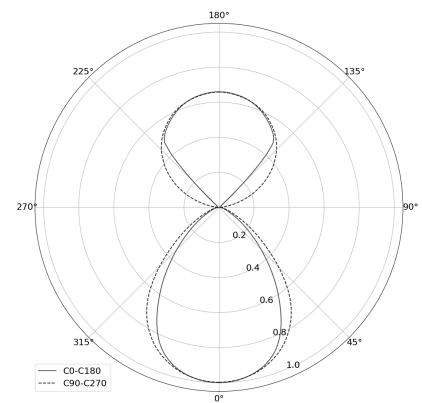

## KAMERTON Stand Line

CODE: 5.3232.02P1.1678.CO

LED | 3000 K | >90 | SDCM ≤3 | 50.000 h  
L80 B10 | IP20 | ON/OFF | 220-240V  
50-60Hz |  |  |

### TECHNICAL DATA

Power: 20,2+10,1 W CC HO (High output)  
Flux: 2497 lm  
CCT: 3000 K  
CRI: >90  
SDCM: ≤3  
Durability of LED sources: 50.000 h, L80 B10  
Diffuser / Optic: Dark Microcrystal

Mounting type: Standing fixture  
Power supply: 220-240V, 50-60Hz  
Control: ON/OFF  
Protection Class: I  
IP: IP20  
Material: Extruded aluminium profile  
Finishing: powder coated: cloudy

### TECHNICAL DRAWING

Dimensions: 1077x44 mm

### PHOTOMETRIC DATA