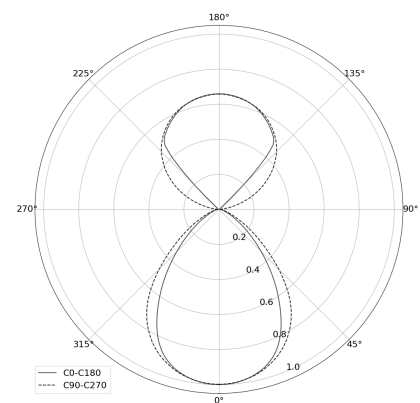

PHOTOMETRIC DATA

ACCESSORIES (ORDERED SEPARATELY)

OTHER