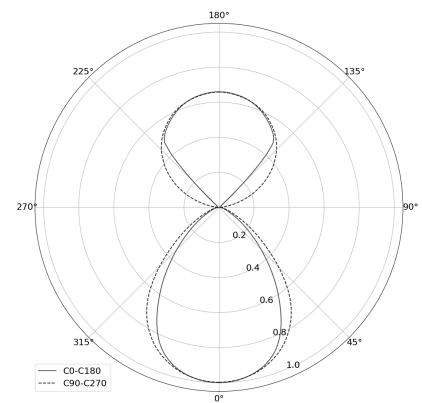

PHOTOMETRIC DATA

ACCESSORIES (ORDERED SEPARATELY)

OTHER