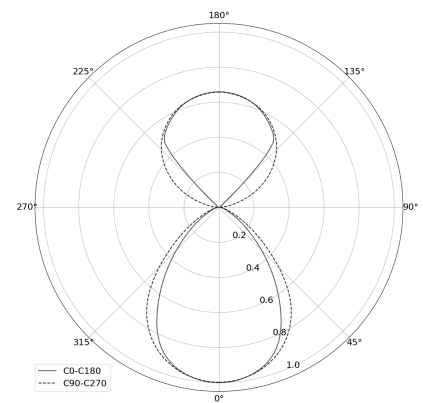

KAMERTON Stand Line

CODE: 5.3232.02P1.1778.W0

LED | 4000 K | >90 | SDCM ≤3 | 50.000 h
L80 B10 | IP20 | ON/OFF | 220-240V
50-60Hz |  |  |

TECHNICAL DATA

Power: 20,2+10,1 W CC HO (High output)
Flux: 2671 lm
CCT: 4000 K
CRI: >90
SDCM: ≤3
Durability of LED sources: 50.000 h, L80 B10
Diffuser / Optic: Dark Microcrystal

Mounting type: Standing fixture
Power supply: 220-240V, 50-60Hz
Control: ON/OFF
Protection Class: I
IP: IP20
Material: Extruded aluminium profile
Finishing: powder coated: wine (RAL3005)

TECHNICAL DRAWING

Dimensions: 1077x44 mm

PHOTOMETRIC DATA

ACCESSORIES (ORDERED SEPARATELY)

OTHER