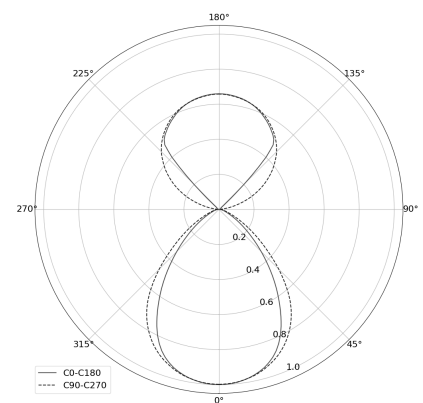

KAMERTON Stand Line

CODE: 5.3232.02P1.C678.40

LED | 3000 K | >90 | SDCM ≤3 | 50.000 h
L80 B10 | IP20 | Casambi | 220-240V
50-60Hz |  | 

TECHNICAL DATA

Power: 20,2+10,1 W CC HO (High output)
Flux: 2497 lm
CCT: 3000 K
CRI: >90
SDCM: ≤3
Durability of LED sources: 50.000 h, L80 B10
Diffuser / Optic: Dark Microcrystal

Mounting type: Standing fixture
Power supply: 220-240V, 50-60Hz
Control: Casambi
Protection Class: I
IP: IP20
Material: Extruded aluminium profile
Finishing: powder coated: white (RAL9016)

TECHNICAL DRAWING

Dimensions: 1077x44 mm

PHOTOMETRIC DATA

ACCESSORIES (ORDERED SEPARATELY)

OTHER