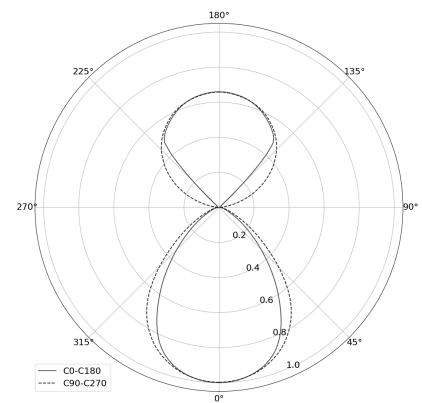

## KAMERTON Stand Line

CODE: 5.3232.02P1.C678.50

LED | 3000 K | >90 | SDCM ≤3 | 50.000 h L80 B10 | IP20 | Casambi | 220-240V 50-60Hz |  |  |

### TECHNICAL DATA

Power: 20,2+10,1 W CC HO (High output)  
Flux: 2497 lm  
CCT: 3000 K  
CRI: >90  
SDCM: ≤3  
Durability of LED sources: 50.000 h, L80 B10  
Diffuser / Optic: Dark Microcrystal

Mounting type: Standing fixture  
Power supply: 220-240V, 50-60Hz  
Control: Casambi  
Protection Class: I  
IP: IP20  
Material: Extruded aluminium profile  
Finishing: powder coated: black (RAL9005)

### TECHNICAL DRAWING

Dimensions: 1077x44 mm

### PHOTOMETRIC DATA