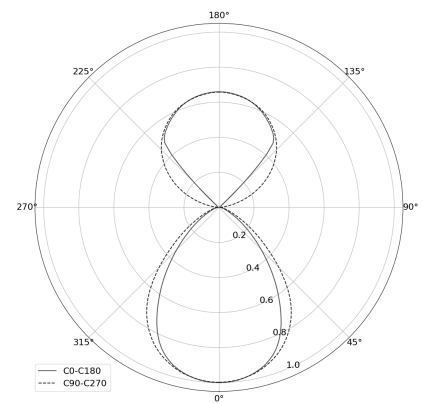

## KAMERTON Stand Line

CODE: 5.3232.02P1.C678.W0

LED | 3000 K | >90 | SDCM ≤3 | 50.000 h  
L80 B10 | IP20 | Casambi | 220-240V  
50-60Hz |  | 

### TECHNICAL DATA

Power: 20,2+10,1 W CC HO (High output)  
Flux: 2497 lm  
CCT: 3000 K  
CRI: >90  
SDCM: ≤3  
Durability of LED sources: 50.000 h, L80 B10  
Diffuser / Optic: Dark Microcrystal

Mounting type: Standing fixture  
Power supply: 220-240V, 50-60Hz  
Control: Casambi  
Protection Class: I  
IP: IP20  
Material: Extruded aluminium profile  
Finishing: powder coated: wine (RAL3005)

### TECHNICAL DRAWING

Dimensions: 1077x44 mm

### PHOTOMETRIC DATA