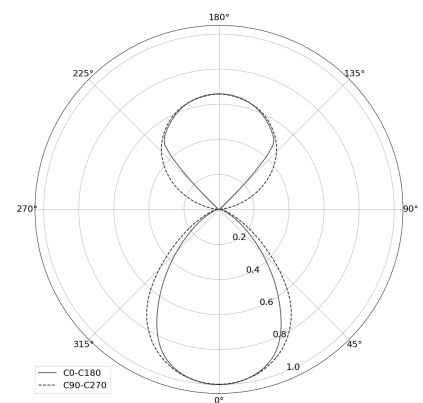

KAMERTON Stand Line

CODE: 5.3232.02P1.C678.W0

LED | 3000 K | >90 | SDCM ≤3 | 50.000 h
L80 B10 | IP20 | Casambi | 220-240V
50-60Hz |  | 

TECHNICAL DATA

Power: 20,2+10,1 W CC HO (High output)
Flux: 2497 lm
CCT: 3000 K
CRI: >90
SDCM: ≤3
Durability of LED sources: 50.000 h, L80 B10
Diffuser / Optic: Dark Microcrystal

Mounting type: Standing fixture
Power supply: 220-240V, 50-60Hz
Control: Casambi
Protection Class: I
IP: IP20
Material: Extruded aluminium profile
Finishing: powder coated: wine (RAL3005)

TECHNICAL DRAWING

Dimensions: 1077x44 mm

PHOTOMETRIC DATA

ACCESSORIES (ORDERED SEPARATELY)

OTHER