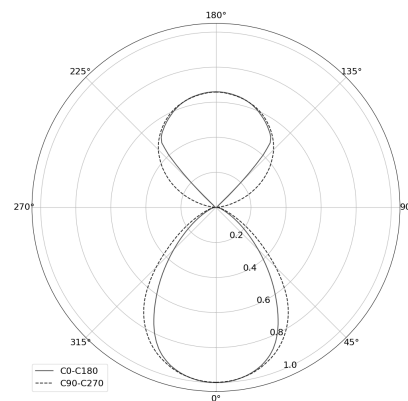

PHOTOMETRIC DATA

ACCESSORIES (ORDERED SEPARATELY)

OTHER