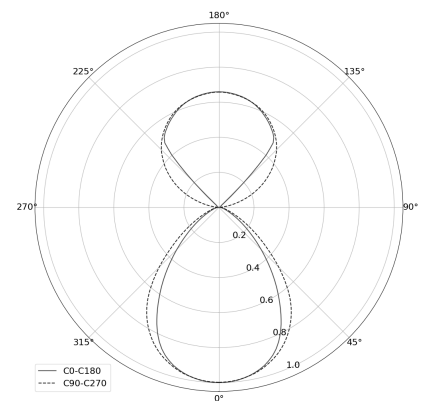

PHOTOMETRIC DATA

ACCESSORIES (ORDERED SEPARATELY)

OTHER