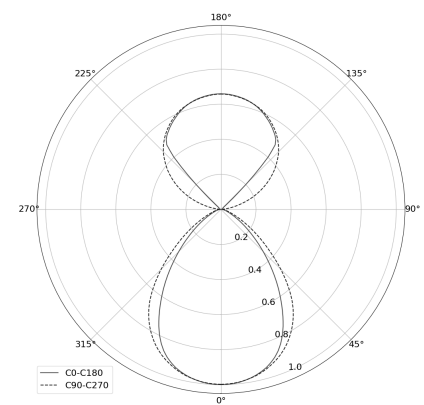

## KAMERTON Stand Line

CODE: 5.3232.02P1.C678.M0

LED | 3000 K | >90 | SDCM ≤3 | 50.000 h  
L80 B10 | IP20 | Casambi | 220-240V  
50-60Hz |  | 

### TECHNICAL DATA

Power: 20,2+10,1 W CC HO (High output)  
Flux: 2497 lm  
CCT: 3000 K  
CRI: >90  
SDCM: ≤3  
Durability of LED sources: 50.000 h, L80 B10  
Diffuser / Optic: Dark Microcrystal

Mounting type: Standing fixture  
Power supply: 220-240V, 50-60Hz  
Control: Casambi  
Protection Class: I  
IP: IP20  
Material: Extruded aluminium profile  
Finishing: powder coated: marrone

### TECHNICAL DRAWING

Dimensions: 1077x44 mm

### PHOTOMETRIC DATA