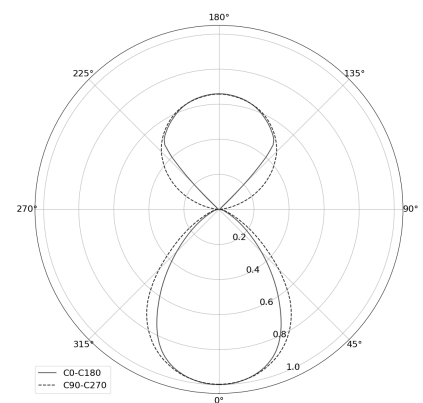

PHOTOMETRIC DATA

ACCESSORIES (ORDERED SEPARATELY)

OTHER