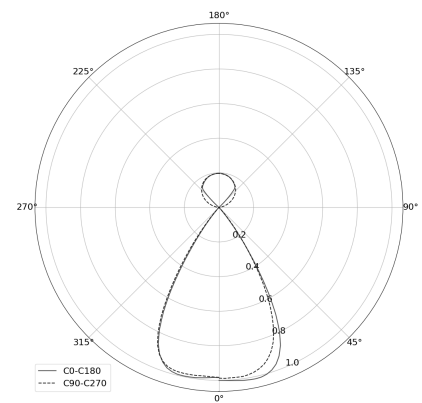

KAMERTON Stand Louver

CODE: 5.3231.02P1.WA3W.G0

LED | 2700-3000K | >90 | SDCM ≤3 | 50.000 h
L80 B10 | IP20 | Dim to warm | 220-240V
50-60Hz |  |  |

TECHNICAL DATA

Power: 18,8+10,1 W CV HO (High output)
Flux: 3255 lm
CCT: 2700-3000K
CRI: >90
SDCM: ≤3
Durability of LED sources: 50.000 h, L80 B10
Diffuser / Optic: Wide beam (UGR<19)

Mounting type: Standing fixture
Power supply: 220-240V, 50-60Hz
Control: Dim to warm
Protection Class: I
IP: IP20
Material: Extruded aluminium profile
Finishing: powder coated: fog (RAL7038)

TECHNICAL DRAWING

Dimensions: 1077x44 mm

PHOTOMETRIC DATA

ACCESSORIES (ORDERED SEPARATELY)

OTHER