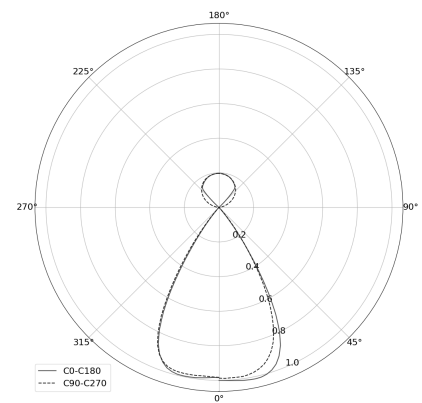

## KAMERTON Stand Louver

CODE: 5.3231.02P1.WA3W.G0

LED | 2700-3000K | >90 | SDCM ≤3 | 50.000 h L80 B10 | IP20 | Dim to warm | 220-240V 50-60Hz |  |  |

### TECHNICAL DATA

Power: 18,8+10,1 W CV HO (High output)  
Flux: 3255 lm  
CCT: 2700-3000K  
CRI: >90  
SDCM: ≤3  
Durability of LED sources: 50.000 h, L80 B10  
Diffuser / Optic: Wide beam (UGR<19)

Mounting type: Standing fixture  
Power supply: 220-240V, 50-60Hz  
Control: Dim to warm  
Protection Class: I  
IP: IP20  
Material: Extruded aluminium profile  
Finishing: powder coated: fog (RAL7038)

### TECHNICAL DRAWING

Dimensions: 1077x44 mm

### PHOTOMETRIC DATA