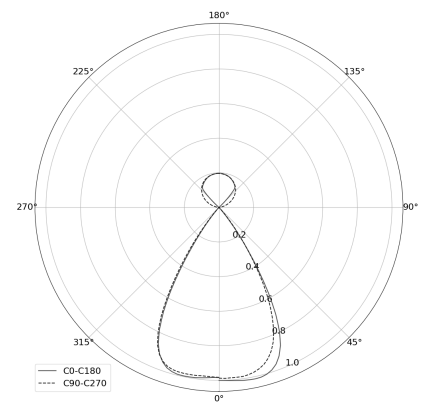

## KAMERTON Stand Louver

CODE: 5.3231.02P1.WA3W.G0

LED | 2700-3000K | >90 | SDCM ≤3 | 50.000 h  
L80 B10 | IP20 | Dim to warm | 220-240V  
50-60Hz |  |  |

### TECHNICAL DATA

Power: **18,8+10,1 W CV HO (High output)**  
Flux: **3255 lm**  
CCT: **2700-3000K**  
CRI: **>90**  
SDCM: **≤3**  
Durability of LED sources: **50.000 h, L80 B10**  
Diffuser / Optic: **Wide beam (UGR<19)**

### TECHNICAL DRAWING

Dimensions: **1077x44 mm**

### PHOTOMETRIC DATA