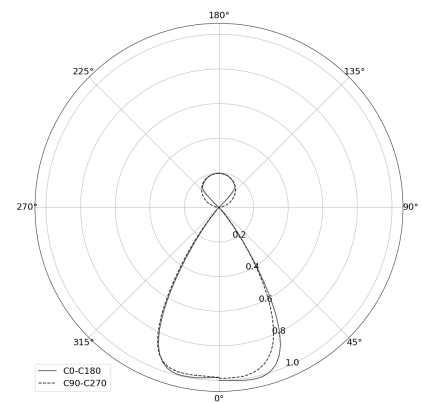

KAMERTON Stand Louver

CODE 5.3231.02P1.WA3W.50

LED | 2700-3000K | >90 | SDCM ≤3 | 50.000 h
L80 B10 | IP20 | Dim to warm | 220-240V
50-60Hz |  |  |

TECHNICAL DATA

Power: 18,8+10,1 W CV HO (High output)
Flux: 3255 lm
CCT: 2700-3000K
CRI: >90
SDCM: ≤3
Durability of LED sources: 50.000 h, L80 B10
Diffuser / Optic: Wide beam (UGR<19)

Mounting type: Standing fixture
Power supply: 220-240V, 50-60Hz
Control: Dim to warm
Protection Class: I
IP: IP20
Material: Extruded aluminium profile
Finishing: powder coated: black (RAL9005)

TECHNICAL DRAWING

Dimensions: 1077x44 mm

PHOTOMETRIC DATA

ACCESSORIES (ORDERED SEPARATELY)

OTHER