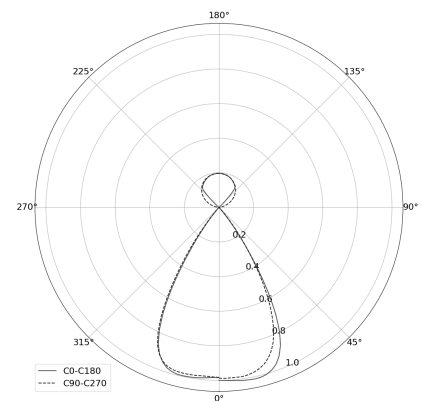

## KAMERTON Stand Louver

CODE: 5.3231.02P1.WA3W.H0

LED | 2700-3000K | >90 | SDCM ≤3 | 50.000 h  
L80 B10 | IP20 | Dim to warm | 220-240V  
50-60Hz |  |  |

### TECHNICAL DATA

Power: 18,8+10,1 W CV HO (High output)  
Flux: 3255 lm  
CCT: 2700-3000K  
CRI: >90  
SDCM: ≤3  
Durability of LED sources: 50.000 h, L80 B10  
Diffuser / Optic: Wide beam (UGR<19)

Mounting type: Standing fixture  
Power supply: 220-240V, 50-60Hz  
Control: Dim to warm  
Protection Class: I  
IP: IP20  
Material: Extruded aluminium profile  
Finishing: powder coated: graphite (RAL7024)

### TECHNICAL DRAWING

Dimensions: 1077x44 mm

### PHOTOMETRIC DATA