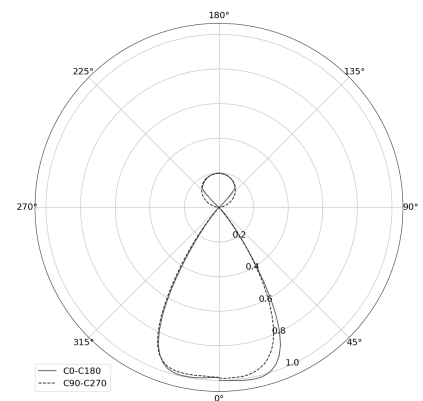

KAMERTON Stand Louver

CODE: 5.3231.02P1.WA3W.H0

LED | 2700-3000K | >90 | SDCM ≤3 | 50.000 h
L80 B10 | IP20 | Dim to warm | 220-240V
50-60Hz |  |  |

TECHNICAL DATA

Power: 18,8+10,1 W CV HO (High output)
Flux: 3255 lm
CCT: 2700-3000K
CRI: >90
SDCM: ≤3
Durability of LED sources: 50.000 h, L80 B10
Diffuser / Optic: Wide beam (UGR<19)

Mounting type: Standing fixture
Power supply: 220-240V, 50-60Hz
Control: Dim to warm
Protection Class: I
IP: IP20
Material: Extruded aluminium profile
Finishing: powder coated: graphite (RAL7024)

TECHNICAL DRAWING

Dimensions: 1077x44 mm

PHOTOMETRIC DATA

ACCESSORIES (ORDERED SEPARATELY)

OTHER