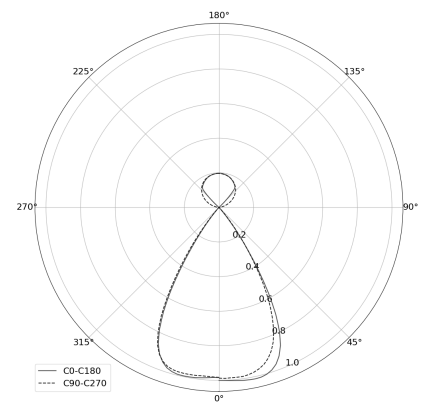

KAMERTON Stand Louver

CODE: 5.3231.02P1.WA3W.H0

LED | 2700-3000K | >90 | SDCM ≤3 | 50.000 h
L80 B10 | IP20 | Dim to warm | 220-240V
50-60Hz |  |  |

TECHNICAL DATA

Power: 18,8+10,1 W CV HO (High output)
Flux: 3255 lm
CCT: 2700-3000K
CRI: >90
SDCM: ≤3
Durability of LED sources: 50.000 h, L80 B10
Diffuser / Optic: Wide beam (UGR<19)

Mounting type: Standing fixture
Power supply: 220-240V, 50-60Hz
Control: Dim to warm
Protection Class: I
IP: IP20
Material: Extruded aluminium profile
Finishing: powder coated: graphite (RAL7024)

TECHNICAL DRAWING

Dimensions: 1077x44 mm

PHOTOMETRIC DATA

ACCESSORIES (ORDERED SEPARATELY)

OTHER