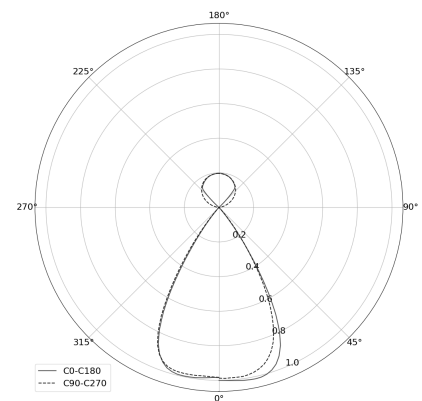

PHOTOMETRIC DATA

ACCESSORIES (ORDERED SEPARATELY)

OTHER