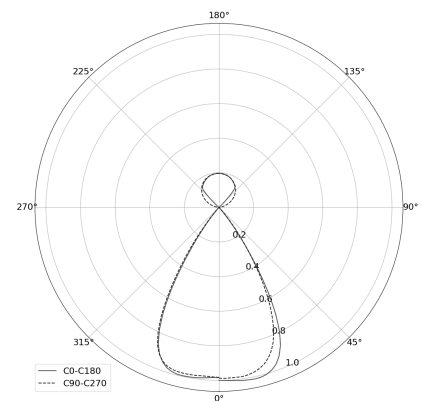

KAMERTON Stand Louver

CODE: 5.3231.02P1.WA3W.W0

LED | 2700-3000K | >90 | SDCM ≤3 | 50.000 h
L80 B10 | IP20 | Dim to warm | 220-240V
50-60Hz |  |  |

TECHNICAL DATA

Power: 18,8+10,1 W CV HO (High output)
Flux: 3255 lm
CCT: 2700-3000K
CRI: >90
SDCM: ≤3
Durability of LED sources: 50.000 h, L80 B10
Diffuser / Optic: Wide beam (UGR<19)

Mounting type: Standing fixture
Power supply: 220-240V, 50-60Hz
Control: Dim to warm
Protection Class: I
IP: IP20
Material: Extruded aluminium profile
Finishing: powder coated: wine (RAL3005)

TECHNICAL DRAWING

Dimensions: 1077x44 mm

PHOTOMETRIC DATA

ACCESSORIES (ORDERED SEPARATELY)

OTHER