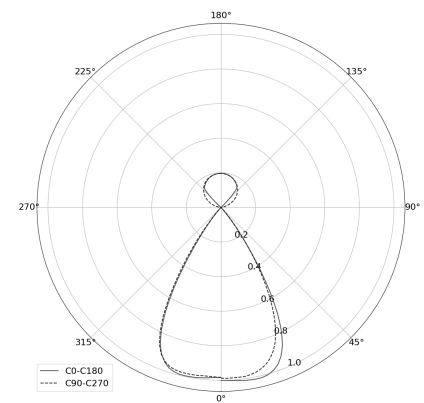

KAMERTON Stand Louver

CODE 5.3231.02P1.WA3W.E0

LED | 2700-3000K | >90 | SDCM ≤3 | 50.000 h
L80 B10 | IP20 | Dim to warm | 220-240V
50-60Hz |  |  |

TECHNICAL DATA

Power: **18,8+10,1 W CV HO (High output)**
Flux: **3255 lm**
CCT: **2700-3000K**
CRI: **>90**
SDCM: **≤3**
Durability of LED sources: **50.000 h, L80 B10**
Diffuser / Optic: **Wide beam (UGR<19)**

Mounting type: **Standing fixture**
Power supply: **220-240V, 50-60Hz**
Control: **Dim to warm**
Protection Class: **I**
IP: **IP20**
Material: **Extruded aluminium profile**
Finishing: **powder coated: earth**

TECHNICAL DRAWING

Dimensions: **1077x44 mm**

PHOTOMETRIC DATA

ACCESSORIES (ORDERED SEPARATELY)

OTHER