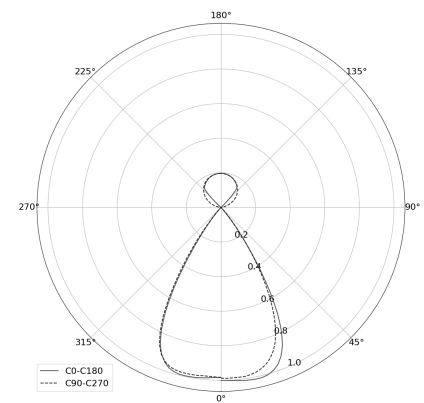

PHOTOMETRIC DATA

ACCESSORIES (ORDERED SEPARATELY)

OTHER