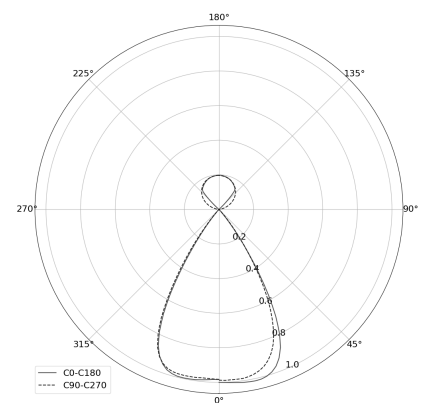

KAMERTON Stand Louver

CODE: 5.3231.02P1.WA3W.CO

LED | 2700-3000K | >90 | SDCM ≤3 | 50.000 h
L80 B10 | IP20 | Dim to warm | 220-240V
50-60Hz |  |  |

TECHNICAL DATA

Power: 18,8+10,1 W CV HO (High output)
Flux: 3255 lm
CCT: 2700-3000K
CRI: >90
SDCM: ≤3
Durability of LED sources: 50.000 h, L80 B10
Diffuser / Optic: Wide beam (UGR<19)

Mounting type: Standing fixture
Power supply: 220-240V, 50-60Hz
Control: Dim to warm
Protection Class: I
IP: IP20
Material: Extruded aluminium profile
Finishing: powder coated: cloudy

TECHNICAL DRAWING

Dimensions: 1077x44 mm

PHOTOMETRIC DATA

ACCESSORIES (ORDERED SEPARATELY)

OTHER