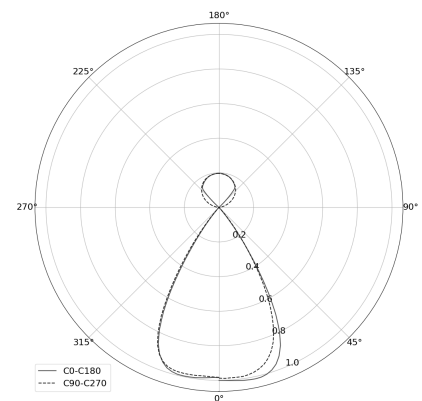

KAMERTON Stand Louver

CODE 5.3231.02P1.WA3W.B0

LED | 2700-3000K | >90 | SDCM ≤3 | 50.000 h
L80 B10 | IP20 | Dim to warm | 220-240V
50-60Hz |  |  |

TECHNICAL DATA

Power: 18,8+10,1 W CV HO (High output)
Flux: 3255 lm
CCT: 2700-3000K
CRI: >90
SDCM: ≤3
Durability of LED sources: 50.000 h, L80 B10
Diffuser / Optic: Wide beam (UGR<19)

Mounting type: Standing fixture
Power supply: 220-240V, 50-60Hz
Control: Dim to warm
Protection Class: I
IP: IP20
Material: Extruded aluminium profile
Finishing: powder coated: black dust

TECHNICAL DRAWING

Dimensions: 1077x44 mm

PHOTOMETRIC DATA

ACCESSORIES (ORDERED SEPARATELY)

OTHER