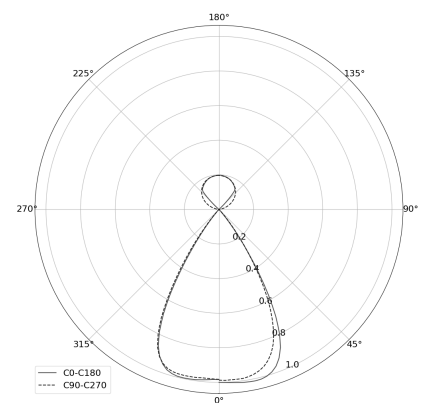

KAMERTON Stand Louver

CODE 5.3231.02P1.WA3W.B0

LED | 2700-3000K | >90 | SDCM ≤3 | 50.000 h
L80 B10 | IP20 | Dim to warm | 220-240V
50-60Hz |  |  |

TECHNICAL DATA

Power: 18,8+10,1 W CV HO (High output)
Flux: 3255 lm
CCT: 2700-3000K
CRI: >90
SDCM: ≤3
Durability of LED sources: 50.000 h, L80 B10
Diffuser / Optic: Wide beam (UGR<19)

Mounting type: Standing fixture
Power supply: 220-240V, 50-60Hz
Control: Dim to warm
Protection Class: I
IP: IP20
Material: Extruded aluminium profile
Finishing: powder coated: black dust

TECHNICAL DRAWING

Dimensions: 1077x44 mm

PHOTOMETRIC DATA

ACCESSORIES (ORDERED SEPARATELY)

OTHER