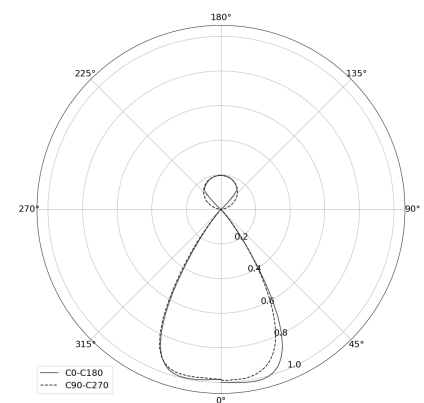

KAMERTON Stand Louver

CODE: 5.3231.02P1.WA3W.M0

LED | 2700-3000K | >90 | SDCM ≤3 | 50.000 h
L80 B10 | IP20 | Dim to warm | 220-240V
50-60Hz |  |  |

TECHNICAL DATA

Power: 18,8+10,1 W CV HO (High output)
Flux: 3255 lm
CCT: 2700-3000K
CRI: >90
SDCM: ≤3
Durability of LED sources: 50.000 h, L80 B10
Diffuser / Optic: Wide beam (UGR<19)

Mounting type: Standing fixture
Power supply: 220-240V, 50-60Hz
Control: Dim to warm
Protection Class: I
IP: IP20
Material: Extruded aluminium profile
Finishing: powder coated: marrone

TECHNICAL DRAWING

Dimensions: 1077x44 mm

PHOTOMETRIC DATA

ACCESSORIES (ORDERED SEPARATELY)

OTHER