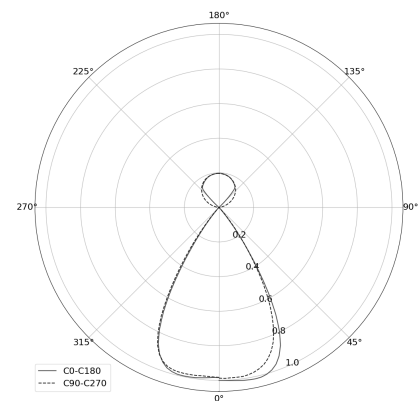

## KAMERTON Stand Louver

CODE: 5.3231.02P1.WA3W.M0

LED | 2700-3000K | >90 | SDCM ≤3 | 50.000 h  
L80 B10 | IP20 | Dim to warm | 220-240V  
50-60Hz |  |  |

### TECHNICAL DATA

Power: 18,8+10,1 W CV HO (High output)  
Flux: 3255 lm  
CCT: 2700-3000K  
CRI: >90  
SDCM: ≤3  
Durability of LED sources: 50.000 h, L80 B10  
Diffuser / Optic: Wide beam (UGR<19)

Mounting type: Standing fixture  
Power supply: 220-240V, 50-60Hz  
Control: Dim to warm  
Protection Class: I  
IP: IP20  
Material: Extruded aluminium profile  
Finishing: powder coated: marrone

### TECHNICAL DRAWING

Dimensions: 1077x44 mm

### PHOTOMETRIC DATA