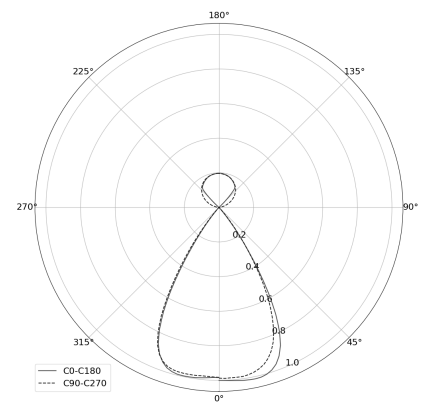

KAMERTON Stand Louver

CODE: 5.3231.02P1.167W.40

LED | 3000 K | >90 | SDCM ≤3 | 50,000 h
L80 B10 | IP20 | ON/OFF | 220-240V
50-60Hz |  |  |

TECHNICAL DATA

Power: **18,8+10,1 W CC HO (High output)**
Flux: **3500 lm**
CCT: **3000 K**
CRI: **>90**
SDCM: **≤3**
Durability of LED sources: **50.000 h, L80 B10**
Diffuser / Optic: **Wide beam (UGR<19)**

Mounting type: **Standing fixture**
Power supply: **220-240V, 50-60Hz**
Control: **ON/OFF**
Protection Class: **I**
IP: **IP20**
Material: **Extruded aluminium profile**
Finishing: **powder coated: white (RAL9016)**

TECHNICAL DRAWING

Dimensions: **1077x44 mm**

PHOTOMETRIC DATA

ACCESSORIES (ORDERED SEPARATELY)

OTHER