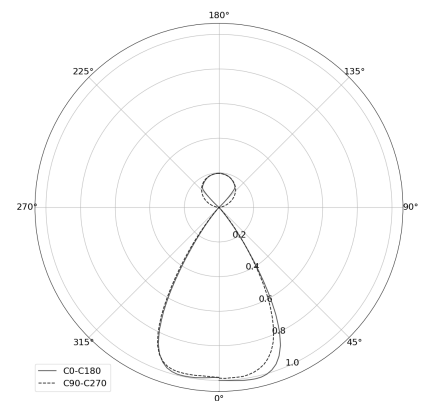

KAMERTON Stand Louver

CODE: 5.3231.02P1.167W.40

LED | 3000 K | >90 | SDCM ≤3 | 50,000 h L80 B10 | IP20 | ON/OFF | 220-240V 50-60Hz |  |  |

TECHNICAL DATA

Power: **18,8+10,1 W CC HO (High output)**
Flux: **3500 lm**
CCT: **3000 K**
CRI: **>90**
SDCM: **≤3**
Durability of LED sources: **50.000 h, L80 B10**
Diffuser / Optic: **Wide beam (UGR<19)**

Mounting type: **Standing fixture**
Power supply: **220-240V, 50-60Hz**
Control: **ON/OFF**
Protection Class: **I**
IP: **IP20**
Material: **Extruded aluminium profile**
Finishing: **powder coated: white (RAL9016)**

TECHNICAL DRAWING

Dimensions: **1077x44 mm**

PHOTOMETRIC DATA

ACCESSORIES (ORDERED SEPARATELY)

OTHER