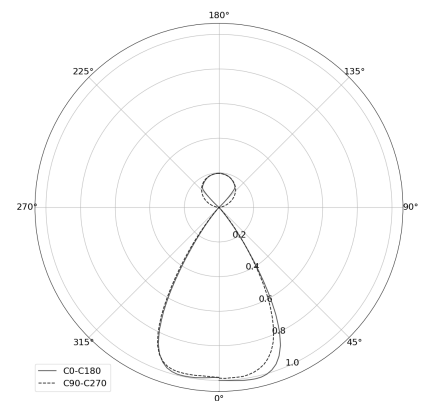

KAMERTON Stand Louver

CODE: 5.3231.02P1.167W.40

LED | 3000 K | >90 | SDCM ≤3 | 50.000 h
L80 B10 | IP20 | ON/OFF | 220-240V
50-60Hz |  |  |

TECHNICAL DATA

Power: **18,8+10,1 W CC HO (High output)**
Flux: **3500 lm**
CCT: **3000 K**
CRI: **>90**
SDCM: **≤3**
Durability of LED sources: **50.000 h, L80 B10**
Diffuser / Optic: **Wide beam (UGR<19)**

Mounting type: **Standing fixture**
Power supply: **220-240V, 50-60Hz**
Control: **ON/OFF**
Protection Class: **I**
IP: **IP20**
Material: **Extruded aluminium profile**
Finishing: **powder coated: white (RAL9016)**

TECHNICAL DRAWING

Dimensions: **1077x44 mm**

PHOTOMETRIC DATA

ACCESSORIES (ORDERED SEPARATELY)

OTHER