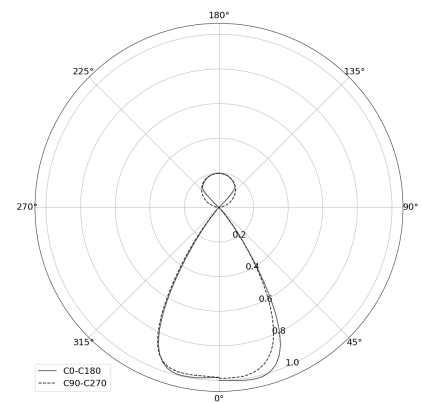

KAMERTON Stand Louver

CODE: 5.3231.02P1.167W.G0

LED | 3000 K | >90 | SDCM ≤3 | 50,000 h L80 B10 | IP20 | ON/OFF | 220-240V 50-60Hz |  |  |

TECHNICAL DATA

Power: 18,8+10,1 W CC HO (High output)
Flux: 3500 lm
CCT: 3000 K
CRI: >90
SDCM: ≤3
Durability of LED sources: 50.000 h, L80 B10
Diffuser / Optic: Wide beam (UGR<19)

Mounting type: Standing fixture
Power supply: 220-240V, 50-60Hz
Control: ON/OFF
Protection Class: I
IP: IP20
Material: Extruded aluminium profile
Finishing: powder coated: fog (RAL7038)

TECHNICAL DRAWING

Dimensions: 1077x44 mm

PHOTOMETRIC DATA

ACCESSORIES (ORDERED SEPARATELY)

OTHER