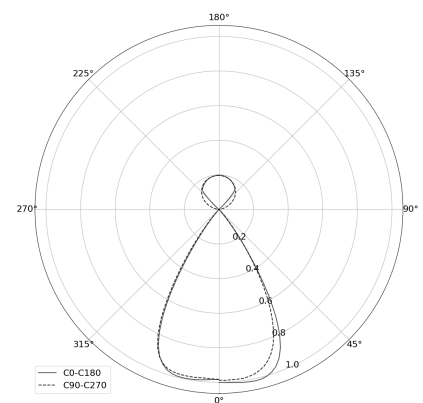

KAMERTON Stand Louver

CODE: 5.3231.02P1.167W.H0

LED | 3000 K | >90 | SDCM ≤3 | 50,000 h
L80 B10 | IP20 | ON/OFF | 220-240V
50-60Hz |  |  |

TECHNICAL DATA

Power:	18,8+10,1 W CC HO (High output)	Mounting type:	Standing fixture
Flux:	3500 lm	Power supply:	220-240V, 50-60Hz
CCT:	3000 K	Control:	ON/OFF
CRI:	>90	Protection Class:	I
SDCM:	≤3	IP:	IP20
Durability of LED sources:	50.000 h, L80 B10	Material:	Extruded aluminium profile
Diffuser / Optic:	Wide beam (UGR<19)	Finishing:	powder coated: graphite (RAL7024)

TECHNICAL DRAWING

Dimensions: **1077x44 mm**

PHOTOMETRIC DATA

ACCESSORIES (ORDERED SEPARATELY)

OTHER