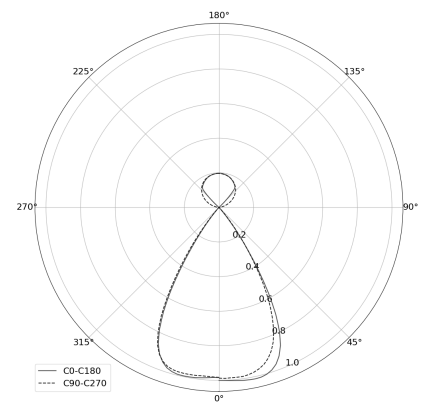

KAMERTON Stand Louver

CODE: 5.3231.02P1.167W.H0

LED | 3000 K | >90 | SDCM ≤3 | 50,000 h
L80 B10 | IP20 | ON/OFF | 220-240V
50-60Hz |  |  |

TECHNICAL DATA

Power: 18,8+10,1 W CC HO (High output)
Flux: 3500 lm
CCT: 3000 K
CRI: >90
SDCM: ≤3
Durability of LED sources: 50.000 h, L80 B10
Diffuser / Optic: Wide beam (UGR<19)

Mounting type: Standing fixture
Power supply: 220-240V, 50-60Hz
Control: ON/OFF
Protection Class: I
IP: IP20
Material: Extruded aluminium profile
Finishing: powder coated: graphite (RAL7024)

TECHNICAL DRAWING

Dimensions: 1077x44 mm

PHOTOMETRIC DATA

ACCESSORIES (ORDERED SEPARATELY)

OTHER