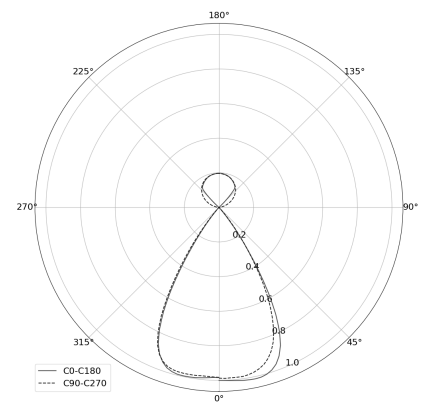

## KAMERTON Stand Louver

CODE: 5.3231.02P1.167W.N0

LED | 3000 K | >90 | SDCM ≤3 | 50,000 h  
L80 B10 | IP20 | ON/OFF | 220-240V  
50-60Hz |  |  |

### TECHNICAL DATA

Power: 18,8+10,1 W CC HO (High output)  
Flux: 3500 lm  
CCT: 3000 K  
CRI: >90  
SDCM: ≤3  
Durability of LED sources: 50.000 h, L80 B10  
Diffuser / Optic: Wide beam (UGR<19)

Mounting type: Standing fixture  
Power supply: 220-240V, 50-60Hz  
Control: ON/OFF  
Protection Class: I  
IP: IP20  
Material: Extruded aluminium profile  
Finishing: powder coated: night

### TECHNICAL DRAWING

Dimensions: 1077x44 mm

### PHOTOMETRIC DATA