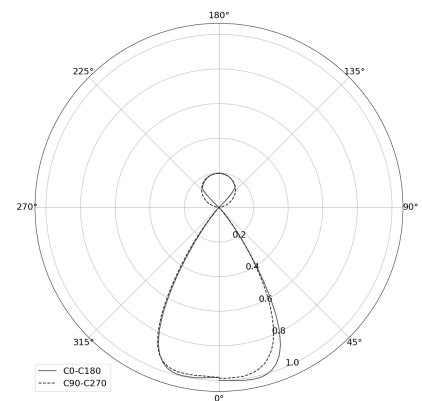

KAMERTON Stand Louver

CODE: 5.3231.02P1.177W.50

LED | 4000 K | >90 | SDCM ≤3 | 50.000 h
L80 B10 | IP20 | ON/OFF | 220-240V
50-60Hz |  |  |

TECHNICAL DATA

Power: 18,8+10,1 W CC HO (High output)
Flux: 3744 lm
CCT: 4000 K
CRI: >90
SDCM: ≤3
Durability of LED sources: 50.000 h, L80 B10
Diffuser / Optic: Wide beam (UGR<19)

Mounting type: Standing fixture
Power supply: 220-240V, 50-60Hz
Control: ON/OFF
Protection Class: I
IP: IP20
Material: Extruded aluminium profile
Finishing: powder coated: black (RAL9005)

TECHNICAL DRAWING

Dimensions: 1077x44 mm

PHOTOMETRIC DATA

ACCESSORIES (ORDERED SEPARATELY)

OTHER