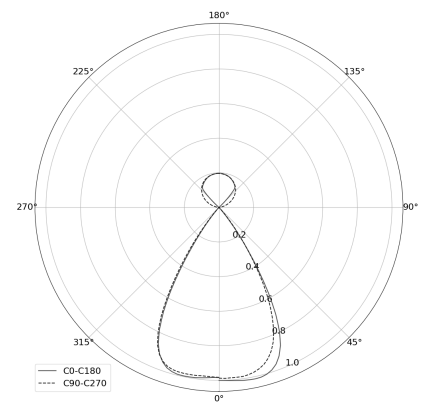

KAMERTON Stand Louver

CODE: 5.3231.02P1.177W.W0

LED | 4000 K | >90 | SDCM ≤3 | 50.000 h
L80 B10 | IP20 | ON/OFF | 220-240V
50-60Hz |  |  |

TECHNICAL DATA

Power: 18,8+10,1 W CC HO (High output)
Flux: 3744 lm
CCT: 4000 K
CRI: >90
SDCM: ≤3
Durability of LED sources: 50.000 h, L80 B10
Diffuser / Optic: Wide beam (UGR<19)

Mounting type: Standing fixture
Power supply: 220-240V, 50-60Hz
Control: ON/OFF
Protection Class: I
IP: IP20
Material: Extruded aluminium profile
Finishing: powder coated: wine (RAL3005)

TECHNICAL DRAWING

Dimensions: 1077x44 mm

PHOTOMETRIC DATA

ACCESSORIES (ORDERED SEPARATELY)

OTHER