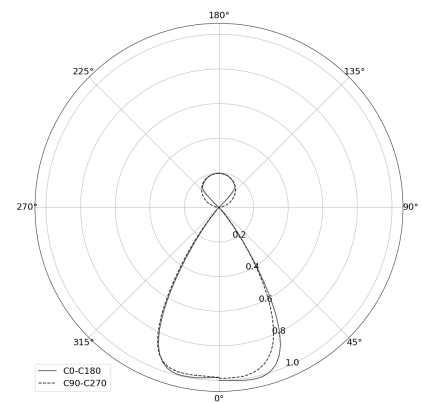

## KAMERTON Stand Louver

CODE: 5.3231.02P1.177W.B0

LED | 4000 K | >90 | SDCM ≤3 | 50.000 h  
L80 B10 | IP20 | ON/OFF | 220-240V  
50-60Hz |  |  |

### TECHNICAL DATA

Power: 18,8+10,1 W CC HO (High output)  
Flux: 3744 lm  
CCT: 4000 K  
CRI: >90  
SDCM: ≤3  
Durability of LED sources: 50.000 h, L80 B10  
Diffuser / Optic: Wide beam (UGR<19)

Mounting type: Standing fixture  
Power supply: 220-240V, 50-60Hz  
Control: ON/OFF  
Protection Class: I  
IP: IP20  
Material: Extruded aluminium profile  
Finishing: powder coated: black dust

### TECHNICAL DRAWING

Dimensions: 1077x44 mm

### PHOTOMETRIC DATA