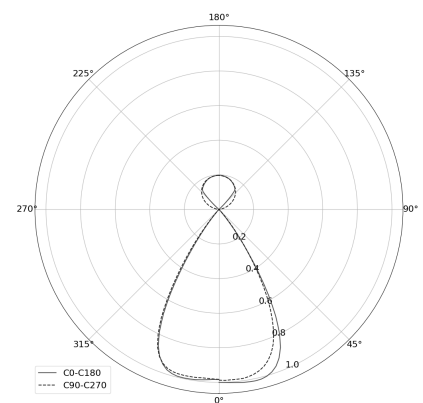

KAMERTON Stand Louver

CODE: 5.3231.02P1.C67W.G0

LED | 3000 K | >90 | SDCM ≤3 | 50,000 h L80 B10 | IP20 | Casambi | 220-240V 50-60Hz |  | 

TECHNICAL DATA

Power: 18,8+10,1 W CC HO (High output)
Flux: 3500 lm
CCT: 3000 K
CRI: >90
SDCM: ≤3
Durability of LED sources: 50.000 h, L80 B10
Diffuser / Optic: Wide beam (UGR<19)

Mounting type: Standing fixture
Power supply: 220-240V, 50-60Hz
Control: Casambi
Protection Class: I
IP: IP20
Material: Extruded aluminium profile
Finishing: powder coated: fog (RAL7038)

TECHNICAL DRAWING

Dimensions: 1077x44 mm

PHOTOMETRIC DATA

ACCESSORIES (ORDERED SEPARATELY)

OTHER