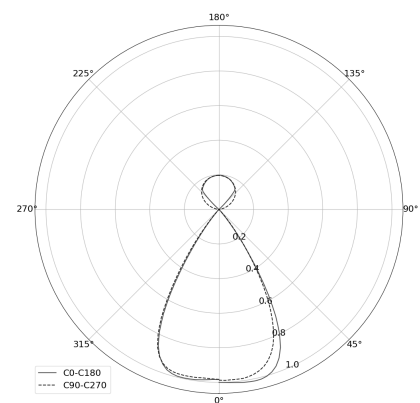

KAMERTON Stand Louver

CODE: 5.3231.02P1.C67W.G0

LED | 3000 K | >90 | SDCM ≤3 | 50.000 h L80 B10 | IP20 | Casambi | 220-240V 50-60Hz |  |  |

TECHNICAL DATA

Power: 18,8+10,1 W CC HO (High output)
Flux: 3500 lm
CCT: 3000 K
CRI: >90
SDCM: ≤3
Durability of LED sources: 50.000 h, L80 B10
Diffuser / Optic: Wide beam (UGR<19)

Mounting type: Standing fixture
Power supply: 220-240V, 50-60Hz
Control: Casambi
Protection Class: I
IP: IP20
Material: Extruded aluminium profile
Finishing: powder coated: fog (RAL7038)

TECHNICAL DRAWING

Dimensions: 1077x44 mm

PHOTOMETRIC DATA

ACCESSORIES (ORDERED SEPARATELY)

OTHER