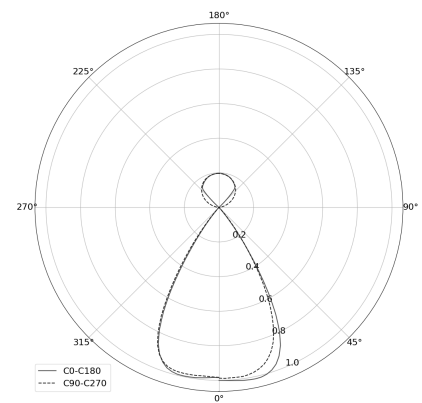

## KAMERTON Stand Louver

CODE: 5.3231.02P1.C67W.S0

LED | 3000 K | >90 | SDCM ≤3 | 50,000 h L80 B10 | IP20 | Casambi | 220-240V 50-60Hz |  |  |

### TECHNICAL DATA

Power: 18,8+10,1 W CC HO (High output)  
Flux: 3500 lm  
CCT: 3000 K  
CRI: >90  
SDCM: ≤3  
Durability of LED sources: 50.000 h, L80 B10  
Diffuser / Optic: Wide beam (UGR<19)

Mounting type: Standing fixture  
Power supply: 220-240V, 50-60Hz  
Control: Casambi  
Protection Class: I  
IP: IP20  
Material: Extruded aluminium profile  
Finishing: powder coated: saphire (RAL5003)

### TECHNICAL DRAWING

Dimensions: 1077x44 mm

### PHOTOMETRIC DATA