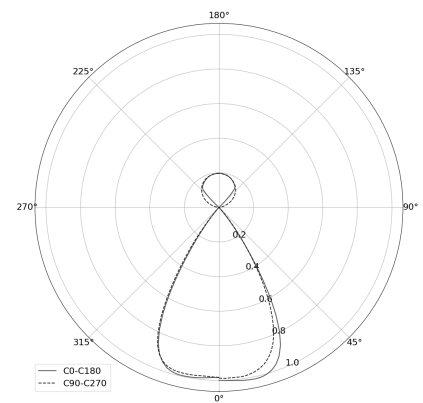

## KAMERTON Stand Louver

CODE: 5.3231.02P1.C67W.00

LED | 3000 K | >90 | SDCM ≤3 | 50.000 h  
L80 B10 | IP20 | Casambi | 220-240V  
50-60Hz |  | 

### TECHNICAL DATA

Power: 18,8+10,1 W CC HO (High output)  
Flux: 3500 lm  
CCT: 3000 K  
CRI: >90  
SDCM: ≤3  
Durability of LED sources: 50.000 h, L80 B10  
Diffuser / Optic: Wide beam (UGR<19)

Mounting type: Standing fixture  
Power supply: 220-240V, 50-60Hz  
Control: Casambi  
Protection Class: I  
IP: IP20  
Material: Extruded aluminium profile  
Finishing: powder coated: ochra

### TECHNICAL DRAWING

Dimensions: 1077x44 mm

### PHOTOMETRIC DATA