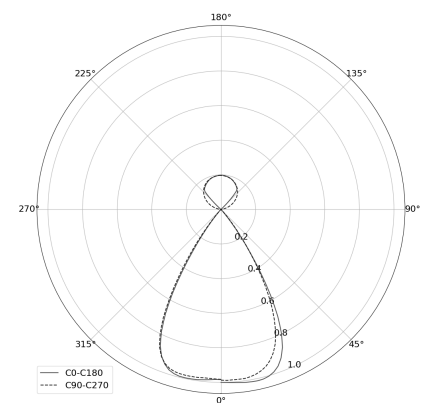

PHOTOMETRIC DATA

ACCESSORIES (ORDERED SEPARATELY)

OTHER