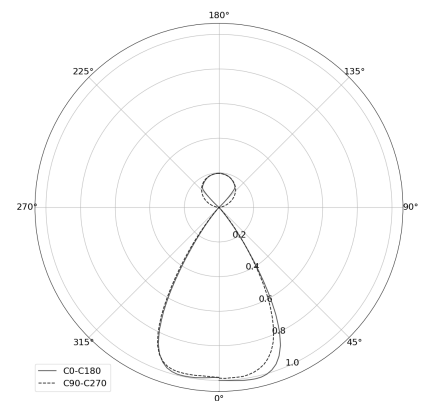

PHOTOMETRIC DATA

ACCESSORIES (ORDERED SEPARATELY)

OTHER