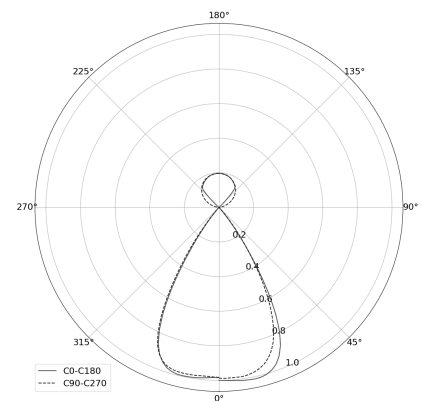

KAMERTON Stand Louver

CODE: 5.3231.02P1.C67W.B0

LED | 3000 K | >90 | SDCM ≤3 | 50,000 h L80 B10 | IP20 | Casambi | 220-240V 50-60Hz |  | 

TECHNICAL DATA

Power: 18,8+10,1 W CC HO (High output)
Flux: 3500 lm
CCT: 3000 K
CRI: >90
SDCM: ≤3
Durability of LED sources: 50.000 h, L80 B10
Diffuser / Optic: Wide beam (UGR<19)

Mounting type: Standing fixture
Power supply: 220-240V, 50-60Hz
Control: Casambi
Protection Class: I
IP: IP20
Material: Extruded aluminium profile
Finishing: powder coated: black dust

TECHNICAL DRAWING

Dimensions: 1077x44 mm

PHOTOMETRIC DATA

ACCESSORIES (ORDERED SEPARATELY)

OTHER