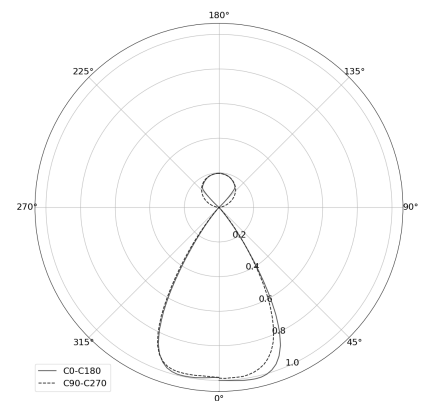

KAMERTON Stand Louver

CODE: 5.3231.02P1.C67W.B0

LED | 3000 K | >90 | SDCM ≤3 | 50.000 h
L80 B10 | IP20 | Casambi | 220-240V
50-60Hz |  | 

TECHNICAL DATA

Power: 18,8+10,1 W CC HO (High output)
Flux: 3500 lm
CCT: 3000 K
CRI: >90
SDCM: ≤3
Durability of LED sources: 50.000 h, L80 B10
Diffuser / Optic: Wide beam (UGR<19)

Mounting type: Standing fixture
Power supply: 220-240V, 50-60Hz
Control: Casambi
Protection Class: I
IP: IP20
Material: Extruded aluminium profile
Finishing: powder coated: black dust

TECHNICAL DRAWING

Dimensions: 1077x44 mm

PHOTOMETRIC DATA

ACCESSORIES (ORDERED SEPARATELY)

OTHER