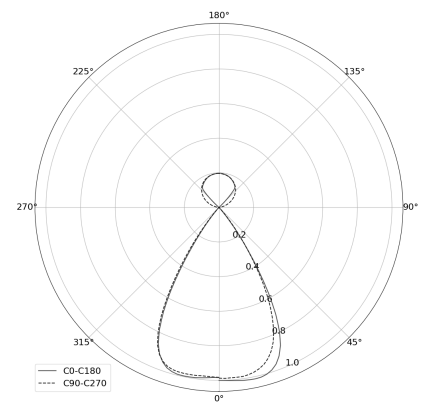

PHOTOMETRIC DATA

ACCESSORIES (ORDERED SEPARATELY)

OTHER