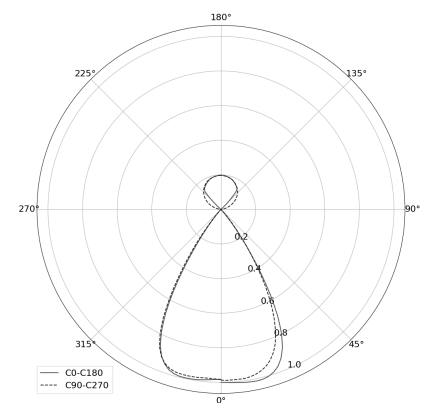

PHOTOMETRIC DATA

ACCESSORIES (ORDERED SEPARATELY)

OTHER