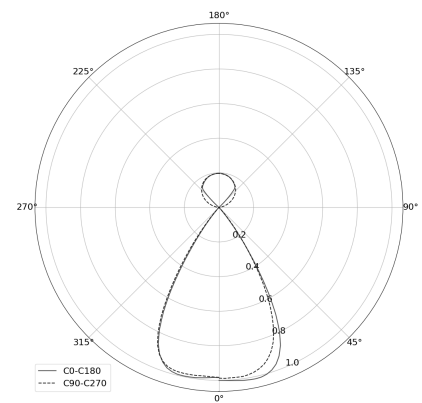

KAMERTON Stand Louver

CODE: 5.3231.02P1.C77W.40

LED | 4000 K | >90 | SDCM ≤3 | 50.000 h L80 B10 | IP20 | Casambi | 220-240V 50-60Hz |  |  |

TECHNICAL DATA

Power: 18,8+10,1 W CC HO (High output)
Flux: 3744 lm
CCT: 4000 K
CRI: >90
SDCM: ≤3
Durability of LED sources: 50.000 h, L80 B10
Diffuser / Optic: Wide beam (UGR<19)

Mounting type: Standing fixture
Power supply: 220-240V, 50-60Hz
Control: Casambi
Protection Class: I
IP: IP20
Material: Extruded aluminium profile
Finishing: powder coated: white (RAL9016)

TECHNICAL DRAWING

Dimensions: 1077x44 mm

PHOTOMETRIC DATA

ACCESSORIES (ORDERED SEPARATELY)

OTHER