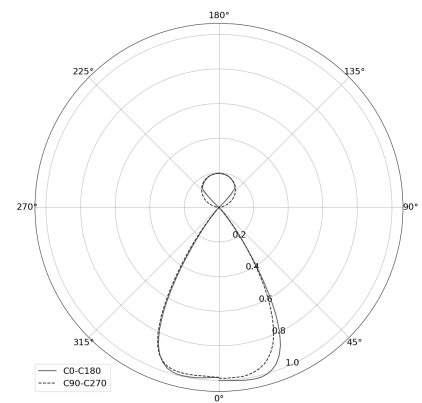

KAMERTON Stand Louver

CODE: 5.3231.02P1.C77W.40

LED | 4000 K | >90 | SDCM ≤3 | 50.000 h L80 B10 | IP20 | Casambi | 220-240V 50-60Hz |  | 

TECHNICAL DATA

Power: 18,8+10,1 W CC HO (High output)
Flux: 3744 lm
CCT: 4000 K
CRI: >90
SDCM: ≤3
Durability of LED sources: 50.000 h, L80 B10
Diffuser / Optic: Wide beam (UGR<19)

Mounting type: Standing fixture
Power supply: 220-240V, 50-60Hz
Control: Casambi
Protection Class: I
IP: IP20
Material: Extruded aluminium profile
Finishing: powder coated: white (RAL9016)

TECHNICAL DRAWING

Dimensions: 1077x44 mm

PHOTOMETRIC DATA

ACCESSORIES (ORDERED SEPARATELY)

OTHER