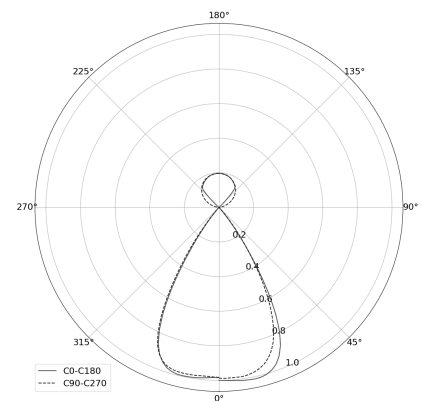

KAMERTON Stand Louver

CODE: 5.3231.02P1.C77W.G0

LED | 4000 K | >90 | SDCM ≤3 | 50.000 h L80 B10 | IP20 | Casambi | 220-240V 50-60Hz |  | 

TECHNICAL DATA

Power: 18,8+10,1 W CC HO (High output)
Flux: 3744 lm
CCT: 4000 K
CRI: >90
SDCM: ≤3
Durability of LED sources: 50.000 h, L80 B10
Diffuser / Optic: Wide beam (UGR<19)

Mounting type: Standing fixture
Power supply: 220-240V, 50-60Hz
Control: Casambi
Protection Class: I
IP: IP20
Material: Extruded aluminium profile
Finishing: powder coated: fog (RAL7038)

TECHNICAL DRAWING

Dimensions: 1077x44 mm

PHOTOMETRIC DATA

ACCESSORIES (ORDERED SEPARATELY)

OTHER