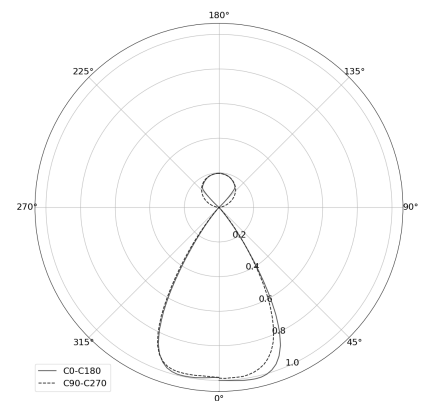

## KAMERTON Stand Louver

CODE: 5.3231.02P1.C77W.G0

LED | 4000 K | >90 | SDCM ≤3 | 50.000 h  
L80 B10 | IP20 | Casambi | 220-240V  
50-60Hz |  | 

### TECHNICAL DATA

Power: 18,8+10,1 W CC HO (High output)  
Flux: 3744 lm  
CCT: 4000 K  
CRI: >90  
SDCM: ≤3  
Durability of LED sources: 50.000 h, L80 B10  
Diffuser / Optic: Wide beam (UGR<19)

Mounting type: Standing fixture  
Power supply: 220-240V, 50-60Hz  
Control: Casambi  
Protection Class: I  
IP: IP20  
Material: Extruded aluminium profile  
Finishing: powder coated: fog (RAL7038)

### TECHNICAL DRAWING

Dimensions: 1077x44 mm

### PHOTOMETRIC DATA