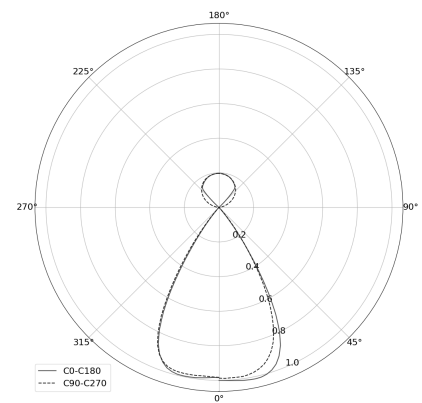

KAMERTON Stand Louver

CODE: 5.3231.02P1.C77W.50

LED | 4000 K | >90 | SDCM ≤3 | 50,000 h
L80 B10 | IP20 | Casambi | 220-240V
50-60Hz |  |  |

TECHNICAL DATA

Power: 18,8+10,1 W CC HO (High output)
Flux: 3744 lm
CCT: 4000 K
CRI: >90
SDCM: ≤3
Durability of LED sources: 50.000 h, L80 B10
Diffuser / Optic: Wide beam (UGR<19)

Mounting type: Standing fixture
Power supply: 220-240V, 50-60Hz
Control: Casambi
Protection Class: I
IP: IP20
Material: Extruded aluminium profile
Finishing: powder coated: black (RAL9005)

TECHNICAL DRAWING

Dimensions: 1077x44 mm

PHOTOMETRIC DATA

ACCESSORIES (ORDERED SEPARATELY)

OTHER