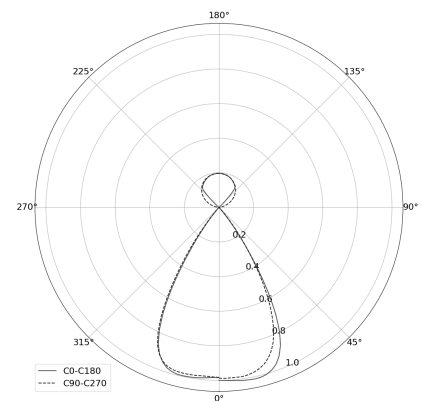

## KAMERTON Stand Louver

CODE: 5.3231.02P1.C77W.50

LED | 4000 K | >90 | SDCM ≤3 | 50,000 h L80 B10 | IP20 | Casambi | 220-240V 50-60Hz |  |  |

### TECHNICAL DATA

Power: 18,8+10,1 W CC HO (High output)  
Flux: 3744 lm  
CCT: 4000 K  
CRI: >90  
SDCM: ≤3  
Durability of LED sources: 50.000 h, L80 B10  
Diffuser / Optic: Wide beam (UGR<19)

Mounting type: Standing fixture  
Power supply: 220-240V, 50-60Hz  
Control: Casambi  
Protection Class: I  
IP: IP20  
Material: Extruded aluminium profile  
Finishing: powder coated: black (RAL9005)

### TECHNICAL DRAWING

Dimensions: 1077x44 mm

### PHOTOMETRIC DATA