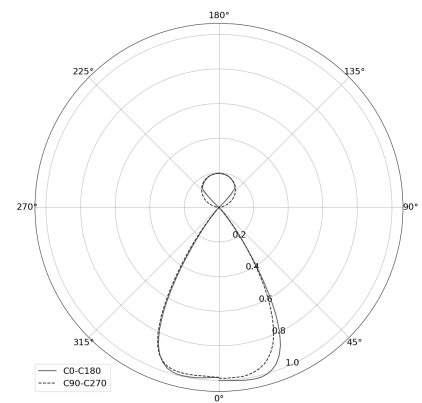

KAMERTON Stand Louver

CODE: 5.3231.02P1.C77W.50

LED | 4000 K | >90 | SDCM ≤3 | 50,000 h
L80 B10 | IP20 | Casambi | 220-240V
50-60Hz |  | 

TECHNICAL DATA

Power: 18,8+10,1 W CC HO (High output)
Flux: 3744 lm
CCT: 4000 K
CRI: >90
SDCM: ≤3
Durability of LED sources: 50.000 h, L80 B10
Diffuser / Optic: Wide beam (UGR<19)

Mounting type: Standing fixture
Power supply: 220-240V, 50-60Hz
Control: Casambi
Protection Class: I
IP: IP20
Material: Extruded aluminium profile
Finishing: powder coated: black (RAL9005)

TECHNICAL DRAWING

Dimensions: 1077x44 mm

PHOTOMETRIC DATA

ACCESSORIES (ORDERED SEPARATELY)

OTHER