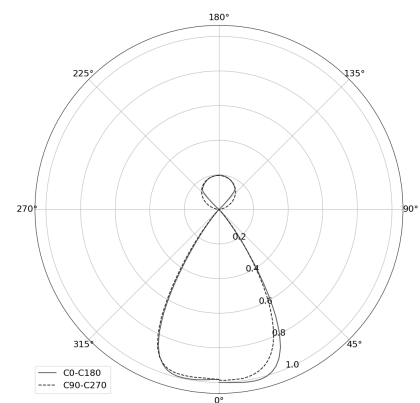

KAMERTON Stand Louver

CODE: 5.3231.02P1.C77W.H0

LED | 4000 K | >90 | SDCM ≤3 | 50.000 h L80 B10 | IP20 | Casambi | 220-240V 50-60Hz |  |  |

TECHNICAL DATA

Power: 18,8+10,1 W CC HO (High output)
Flux: 3744 lm
CCT: 4000 K
CRI: >90
SDCM: ≤3
Durability of LED sources: 50.000 h, L80 B10
Diffuser / Optic: Wide beam (UGR<19)

Mounting type: Standing fixture
Power supply: 220-240V, 50-60Hz
Control: Casambi
Protection Class: I
IP: IP20
Material: Extruded aluminium profile
Finishing: powder coated: graphite (RAL7024)

TECHNICAL DRAWING

Dimensions: 1077x44 mm

PHOTOMETRIC DATA

ACCESSORIES (ORDERED SEPARATELY)

OTHER