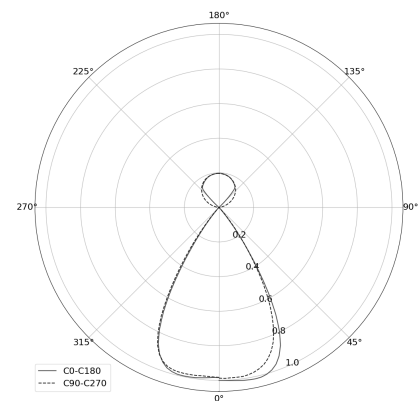

## KAMERTON Stand Louver

CODE: 5.3231.02P1.C77W.H0

LED | 4000 K | >90 | SDCM ≤3 | 50.000 h L80 B10 | IP20 | Casambi | 220-240V 50-60Hz |  |  |

### TECHNICAL DATA

Power: 18,8+10,1 W CC HO (High output)  
Flux: 3744 lm  
CCT: 4000 K  
CRI: >90  
SDCM: ≤3  
Durability of LED sources: 50.000 h, L80 B10  
Diffuser / Optic: Wide beam (UGR<19)

Mounting type: Standing fixture  
Power supply: 220-240V, 50-60Hz  
Control: Casambi  
Protection Class: I  
IP: IP20  
Material: Extruded aluminium profile  
Finishing: powder coated: graphite (RAL7024)

### TECHNICAL DRAWING

Dimensions: 1077x44 mm

### PHOTOMETRIC DATA