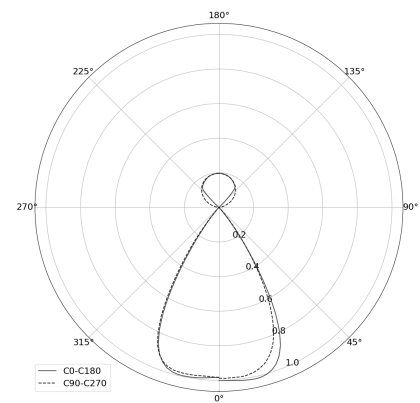

## KAMERTON Stand Louver

CODE: 5.3231.02P1.C77W.S0

LED | 4000 K | >90 | SDCM ≤3 | 50.000 h  
L80 B10 | IP20 | Casambi | 220-240V  
50-60Hz |  | 

### TECHNICAL DATA

Power: 18,8+10,1 W CC HO (High output)  
Flux: 3744 lm  
CCT: 4000 K  
CRI: >90  
SDCM: ≤3  
Durability of LED sources: 50.000 h, L80 B10  
Diffuser / Optic: Wide beam (UGR<19)

Mounting type: Standing fixture  
Power supply: 220-240V, 50-60Hz  
Control: Casambi  
Protection Class: I  
IP: IP20  
Material: Extruded aluminium profile  
Finishing: powder coated: saphire (RAL5003)

### TECHNICAL DRAWING

Dimensions: 1077x44 mm

### PHOTOMETRIC DATA