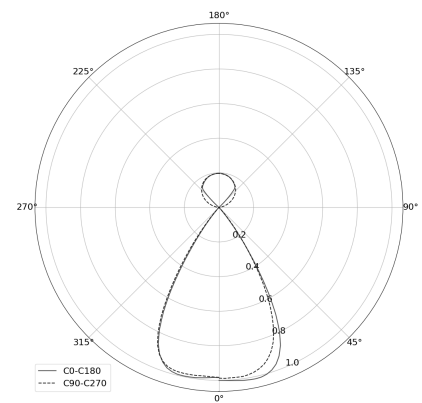

KAMERTON Stand Louver

CODE: 5.3231.02P1.C77W.S0

LED | 4000 K | >90 | SDCM ≤3 | 50.000 h
L80 B10 | IP20 | Casambi | 220-240V
50-60Hz |  | 

TECHNICAL DATA

Power: 18,8+10,1 W CC HO (High output)
Flux: 3744 lm
CCT: 4000 K
CRI: >90
SDCM: ≤3
Durability of LED sources: 50.000 h, L80 B10
Diffuser / Optic: Wide beam (UGR<19)

Mounting type: Standing fixture
Power supply: 220-240V, 50-60Hz
Control: Casambi
Protection Class: I
IP: IP20
Material: Extruded aluminium profile
Finishing: powder coated: saphire (RAL5003)

TECHNICAL DRAWING

Dimensions: 1077x44 mm

PHOTOMETRIC DATA

ACCESSORIES (ORDERED SEPARATELY)

OTHER