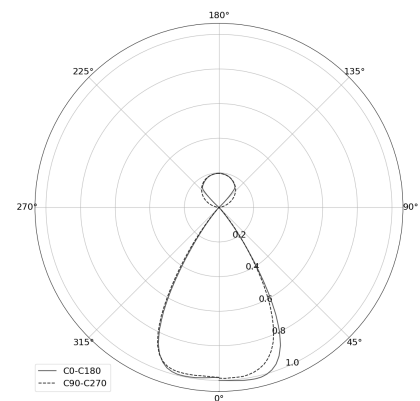

KAMERTON Stand Louver

CODE: 5.3231.02P1.C77W.F0

LED | 4000 K | >90 | SDCM ≤3 | 50.000 h L80 B10 | IP20 | Casambi | 220-240V 50-60Hz |  | 

TECHNICAL DATA

Power: 18,8+10,1 W CC HO (High output)
Flux: 3744 lm
CCT: 4000 K
CRI: >90
SDCM: ≤3
Durability of LED sources: 50.000 h, L80 B10
Diffuser / Optic: Wide beam (UGR<19)

Mounting type: Standing fixture
Power supply: 220-240V, 50-60Hz
Control: Casambi
Protection Class: I
IP: IP20
Material: Extruded aluminium profile
Finishing: powder coated: forrest (RAL6005)

TECHNICAL DRAWING

Dimensions: 1077x44 mm

PHOTOMETRIC DATA

ACCESSORIES (ORDERED SEPARATELY)

OTHER