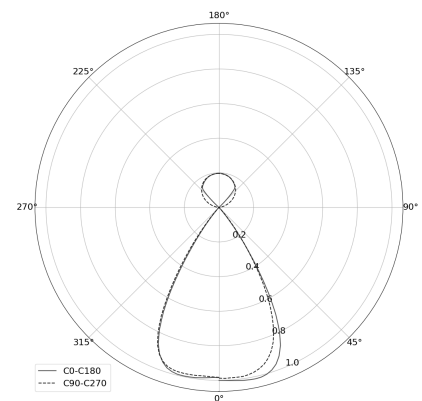

KAMERTON Stand Louver

CODE: 5.3231.02P1.C77W.F0

LED | 4000 K | >90 | SDCM ≤3 | 50,000 h L80 B10 | IP20 | Casambi | 220-240V 50-60Hz |  | 

TECHNICAL DATA

Power: 18,8+10,1 W CC HO (High output)
Flux: 3744 lm
CCT: 4000 K
CRI: >90
SDCM: ≤3
Durability of LED sources: 50.000 h, L80 B10
Diffuser / Optic: Wide beam (UGR<19)

Mounting type: Standing fixture
Power supply: 220-240V, 50-60Hz
Control: Casambi
Protection Class: I
IP: IP20
Material: Extruded aluminium profile
Finishing: powder coated: forrest (RAL6005)

TECHNICAL DRAWING

Dimensions: 1077x44 mm

PHOTOMETRIC DATA

ACCESSORIES (ORDERED SEPARATELY)

OTHER