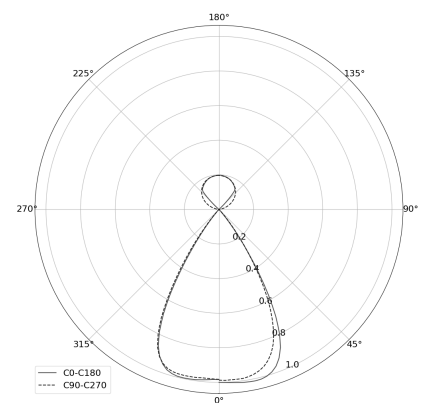

## KAMERTON Stand Louver

CODE: 5.3231.02P1.C77W.D0

LED | 4000 K | >90 | SDCM ≤3 | 50.000 h  
L80 B10 | IP20 | Casambi | 220-240V  
50-60Hz |  | 

### TECHNICAL DATA

Power: 18,8+10,1 W CC HO (High output)  
Flux: 3744 lm  
CCT: 4000 K  
CRI: >90  
SDCM: ≤3  
Durability of LED sources: 50.000 h, L80 B10  
Diffuser / Optic: Wide beam (UGR<19)

Mounting type: Standing fixture  
Power supply: 220-240V, 50-60Hz  
Control: Casambi  
Protection Class: I  
IP: IP20  
Material: Extruded aluminium profile  
Finishing: powder coated: sandy

### TECHNICAL DRAWING

Dimensions: 1077x44 mm

### PHOTOMETRIC DATA