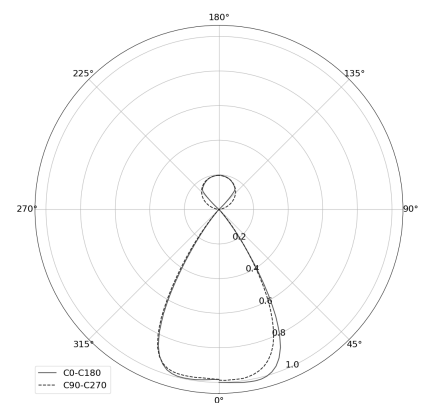

PHOTOMETRIC DATA

ACCESSORIES (ORDERED SEPARATELY)

OTHER